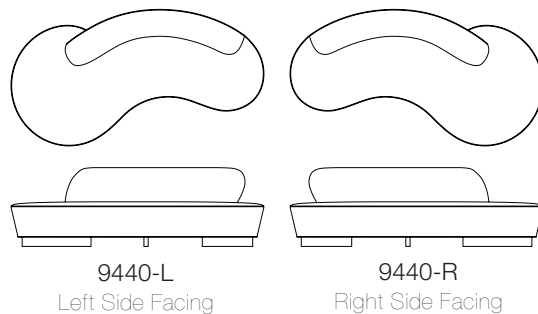

Shorty Sofa

Model - 9440 | Designed 1990

Species | Maple

Finish | Natural or Ebonized

C.O.M. | 13 yds

Specify Left or Right Facing

Width | 96 in 244 cm

Depth | 49 in 124 cm

Height | 30 in 76 cm

Seat Height | 17 in 43 cm